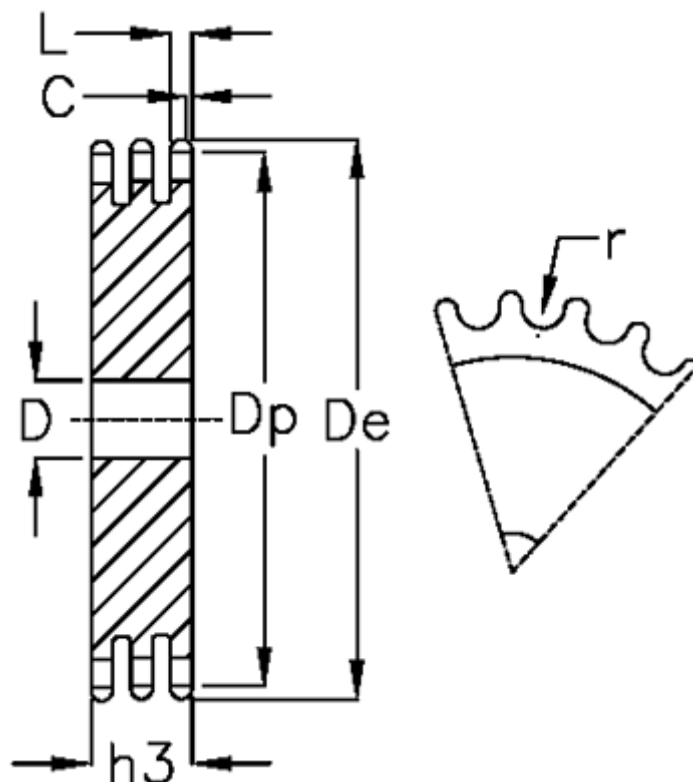

Article number: 616023007015

Description: Plate wheel 12 B-3 Z=15 triplex

Measures

C = 2

D = 16

De = 99.8

Dp = 91.63

For chain size = 3/4 x 7/16

For chain type = 12 B-3

h3 = 49.8

L = 10.8

Number of teeth = 15

r = 12.07